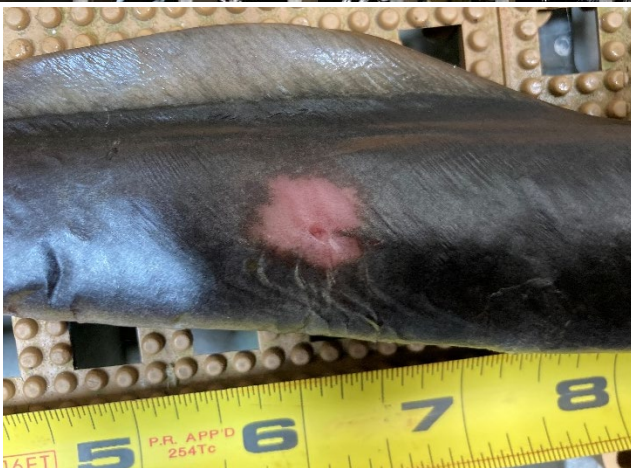

**MEMORANDUM FOR THE RECORD**

**SUBJECT: 22BON044 MFR AFF Lamprey Mort**

On 14 July, Columbia River Inter-Tribal Fish Commission (CRITFC) Biologists notified Bonneville Project Biologists of one lamprey mortality found on the valve 15 trash rack in the Adult Fish Facility (AFF). The fish was scanned for PIT tags, inspected, and returned to the river.

- A. Species – Pacific Lamprey (*Entosphenus tridentatus*)
- B. Origin – Unknown
- C. Length – Approximately 60 cm
- D. Marks and tags – None
- E. Marks and Injuries found on carcass – small contusion below dorsal fin
- F. Cause and Time of Death – Unknown.
- G. Future and Preventative Measures – None